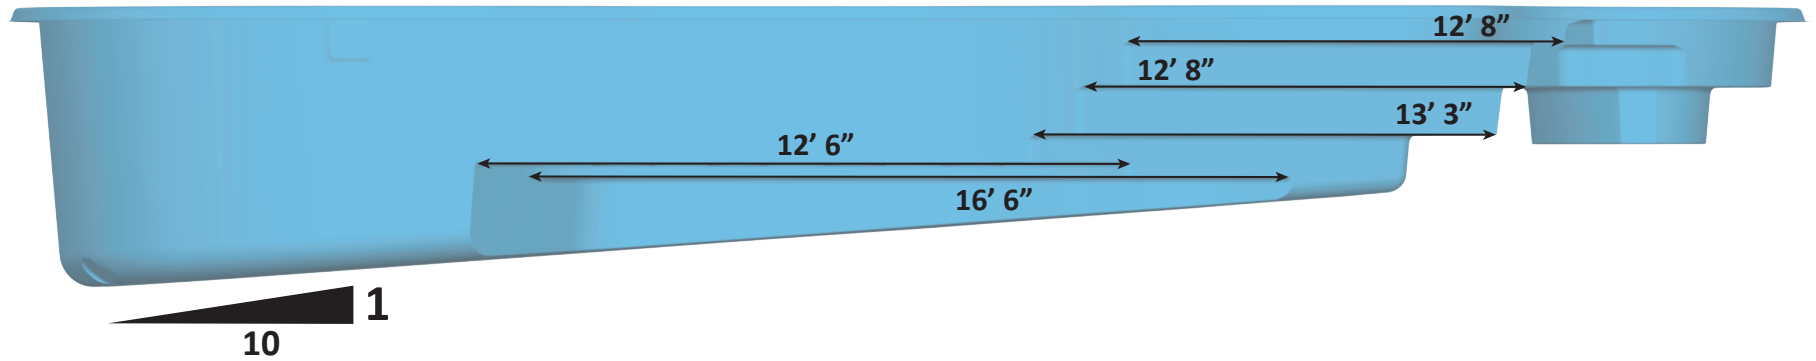

# PLEASURE ISLAND DETAIL SHEET - 02-02-22 - REVISION 01

Total Surface Area: 452 Sq ft  
 Total Perimeter: 114 Lin. ft  
 Total Volume: 12,828 Gal.  
 Spa Volume: 744 Gal.  
 Per sect. 8.1, surfaces that provide footing have slip resistant surfaces.  
 All measurements are averages.

# PLEASURE ISLAND DETAIL SHEET - 02-02-22 - REVISION 01

**Spa Size**  
9' x 9' 10" x 2' 10"

**Spill Over Cross Section**

USA Specifications

Spa Surface Area: 52 Sq ft  
Spa Perimeter: 27 Lin. ft  
Spa Volume: 744 Gal.  
Per sect. 8.1, surfaces that provide footing have slip resistant surfaces.  
All measurements are averages.

# PLEASURE ISLAND DETAIL SHEET - 02-02-22 - REVISION 01

Left Side

Right Side

Left Cross Section, Seat View

Total Surface Area: 452 Sq ft  
 Total Perimeter: 114 Lin. ft  
 Total Volume: 12,828 Gal.  
 Spa Volume: 744 Gal.  
 Per sect. 8.1, surfaces that provide  
 footing have slip resistant surfaces.  
 All measurments are averages.

# PLEASURE ISLAND DETAIL SHEET - 02-02-22 - REVISION 01

Total Surface Area: 452 Sq ft  
 Total Perimeter: 114 Lin. ft  
 Total Volume: 12,828 Gal.  
 Spa Volume: 744 Gal.  
 Per sect. 8.1, surfaces that provide  
 footing have slip resistant surfaces.  
 All measurments are averages.