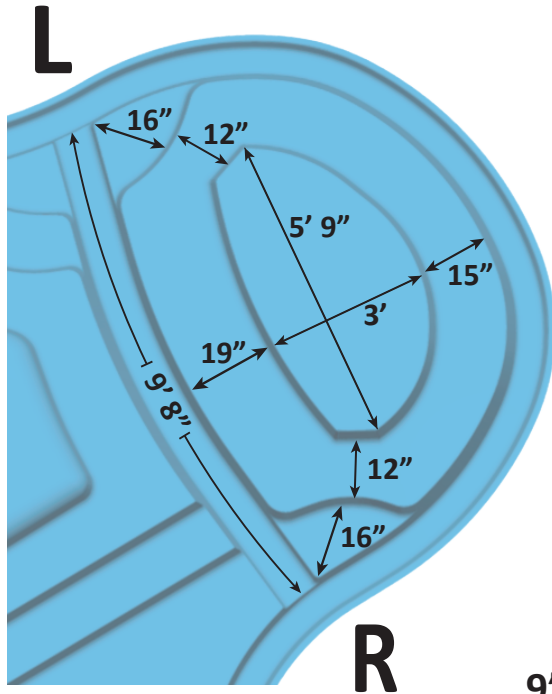

# PLEASURE ISLAND DETAIL SHEET - 02-02-22 - REVISION 01

Total Surface Area: 452 Sq ft  
 Total Perimeter: 114 Lin. ft  
 Total Volume: 12,828 Gal.  
 Spa Volume: 744 Gal.  
 Per sect. 8.1, surfaces that provide footing have slip resistant surfaces.  
 All measurements are averages.

# PLEASURE ISLAND DETAIL SHEET - 02-02-22 - REVISION 01

**Spa Size**  
9' x 9' 10" x 2' 10"

**Spill Over Cross Section**

USA Specifications

Spa Surface Area: 52 Sq ft  
Spa Perimeter: 27 Lin. ft  
Spa Volume: 744 Gal.  
Per sect. 8.1, surfaces that provide footing have slip resistant surfaces.  
All measurements are averages.

# PLEASURE ISLAND DETAIL SHEET - 02-02-22 - REVISION 01

Left Side

Right Side

Left Cross Section, Seat View

Total Surface Area: 452 Sq ft  
 Total Perimeter: 114 Lin. ft  
 Total Volume: 12,828 Gal.  
 Spa Volume: 744 Gal.  
 Per sect. 8.1, surfaces that provide  
 footing have slip resistant surfaces.  
 All measurments are averages.

# PLEASURE ISLAND DETAIL SHEET - 02-02-22 - REVISION 01

Total Surface Area: 452 Sq ft  
 Total Perimeter: 114 Lin. ft  
 Total Volume: 12,828 Gal.  
 Spa Volume: 744 Gal.  
 Per sect. 8.1, surfaces that provide  
 footing have slip resistant surfaces.  
 All measurments are averages.