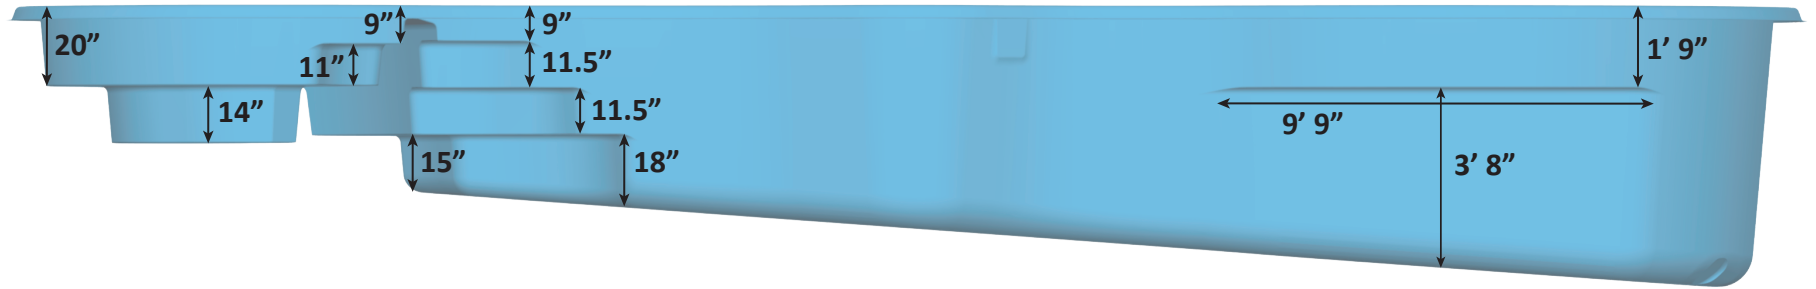

# PLEASURE ISLAND DETAIL SHEET - 02-02-22 - REVISION 01

Total Surface Area: 452 Sq ft  
 Total Perimeter: 114 Lin. ft  
 Total Volume: 12,828 Gal.  
 Spa Volume: 744 Gal.  
 Per sect. 8.1, surfaces that provide footing have slip resistant surfaces.  
 All measurements are averages.

# PLEASURE ISLAND DETAIL SHEET - 02-02-22 - REVISION 01

**Spa Size**  
9' x 9' 10" x 2' 10"

**Spill Over Cross Section**

USA Specifications

Spa Surface Area: 52 Sq ft  
Spa Perimeter: 27 Lin. ft  
Spa Volume: 744 Gal.  
Per sect. 8.1, surfaces that provide footing have slip resistant surfaces.  
All measurements are averages.

# PLEASURE ISLAND DETAIL SHEET - 02-02-22 - REVISION 01

Left Side

Right Side

Left Cross Section, Seat View

Total Surface Area: 452 Sq ft  
 Total Perimeter: 114 Lin. ft  
 Total Volume: 12,828 Gal.  
 Spa Volume: 744 Gal.  
 Per sect. 8.1, surfaces that provide  
 footing have slip resistant surfaces.  
 All measurments are averages.

# PLEASURE ISLAND DETAIL SHEET - 02-02-22 - REVISION 01

Total Surface Area: 452 Sq ft  
 Total Perimeter: 114 Lin. ft  
 Total Volume: 12,828 Gal.  
 Spa Volume: 744 Gal.  
 Per sect. 8.1, surfaces that provide  
 footing have slip resistant surfaces.  
 All measurments are averages.