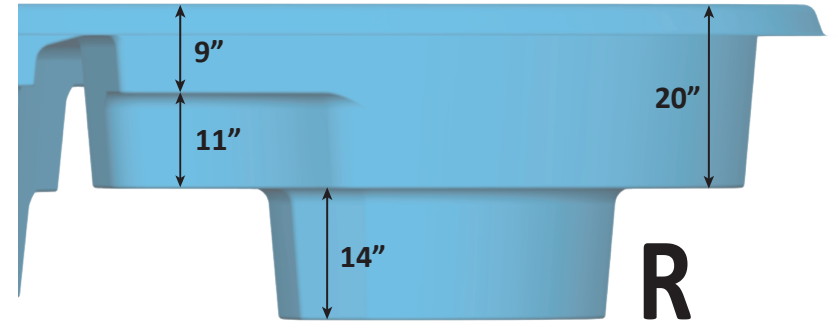

# PLEASURE ISLAND DETAIL SHEET - 02-02-22 - REVISION 01

Total Surface Area: 452 Sq ft  
 Total Perimeter: 114 Lin. ft  
 Total Volume: 12,828 Gal.  
 Spa Volume: 744 Gal.  
 Per sect. 8.1, surfaces that provide footing have slip resistant surfaces.  
 All measurements are averages.

# PLEASURE ISLAND DETAIL SHEET - 02-02-22 - REVISION 01

**Spa Size**  
9' x 9' 10" x 2' 10"

**Spill Over Cross Section**

USA Specifications

Spa Surface Area: 52 Sq ft  
Spa Perimeter: 27 Lin. ft  
Spa Volume: 744 Gal.  
Per sect. 8.1, surfaces that provide footing have slip resistant surfaces.  
All measurements are averages.

# PLEASURE ISLAND DETAIL SHEET - 02-02-22 - REVISION 01

Left Side

Right Side

Left Cross Section, Seat View

Total Surface Area: 452 Sq ft  
 Total Perimeter: 114 Lin. ft  
 Total Volume: 12,828 Gal.  
 Spa Volume: 744 Gal.  
 Per sect. 8.1, surfaces that provide  
 footing have slip resistant surfaces.  
 All measurments are averages.

# PLEASURE ISLAND DETAIL SHEET - 02-02-22 - REVISION 01

Total Surface Area: 452 Sq ft  
 Total Perimeter: 114 Lin. ft  
 Total Volume: 12,828 Gal.  
 Spa Volume: 744 Gal.  
 Per sect. 8.1, surfaces that provide  
 footing have slip resistant surfaces.  
 All measurments are averages.