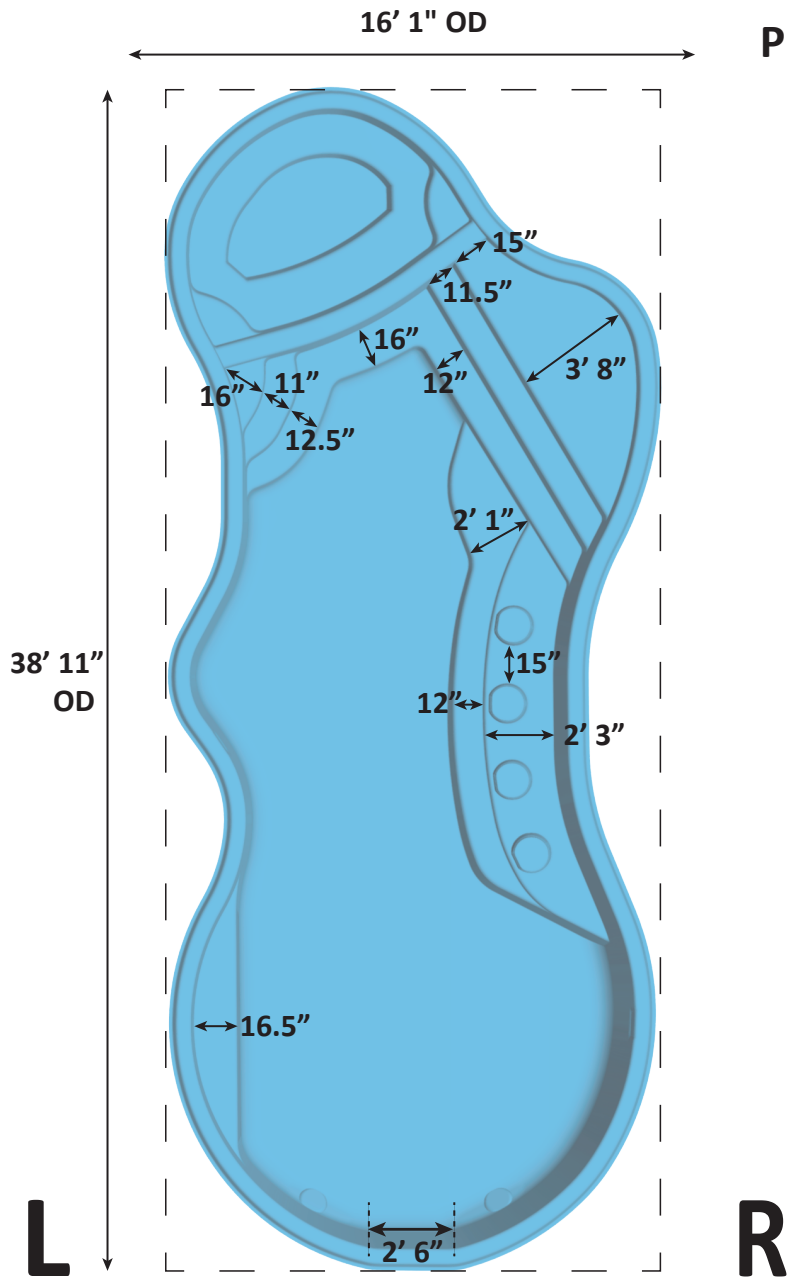

# PLEASURE ISLAND DETAIL SHEET - 02-02-22 - REVISION 01

Total Surface Area: 452 Sq ft  
 Total Perimeter: 114 Lin. ft  
 Total Volume: 12,828 Gal.  
 Spa Volume: 744 Gal.  
 Per sect. 8.1, surfaces that provide footing have slip resistant surfaces.  
 All measurements are averages.

# PLEASURE ISLAND DETAIL SHEET - 02-02-22 - REVISION 01

**Spa Size**  
9' x 9' 10" x 2' 10"

**Spill Over Cross Section**

USA Specifications

Spa Surface Area: 52 Sq ft  
Spa Perimeter: 27 Lin. ft  
Spa Volume: 744 Gal.  
Per sect. 8.1, surfaces that provide footing have slip resistant surfaces.  
All measurements are averages.

# PLEASURE ISLAND DETAIL SHEET - 02-02-22 - REVISION 01

Left Side

Right Side

Left Cross Section, Seat View

Total Surface Area: 452 Sq ft  
 Total Perimeter: 114 Lin. ft  
 Total Volume: 12,828 Gal.  
 Spa Volume: 744 Gal.  
 Per sect. 8.1, surfaces that provide  
 footing have slip resistant surfaces.  
 All measurments are averages.

# PLEASURE ISLAND DETAIL SHEET - 02-02-22 - REVISION 01

Total Surface Area: 452 Sq ft  
 Total Perimeter: 114 Lin. ft  
 Total Volume: 12,828 Gal.  
 Spa Volume: 744 Gal.  
 Per sect. 8.1, surfaces that provide  
 footing have slip resistant surfaces.  
 All measurments are averages.