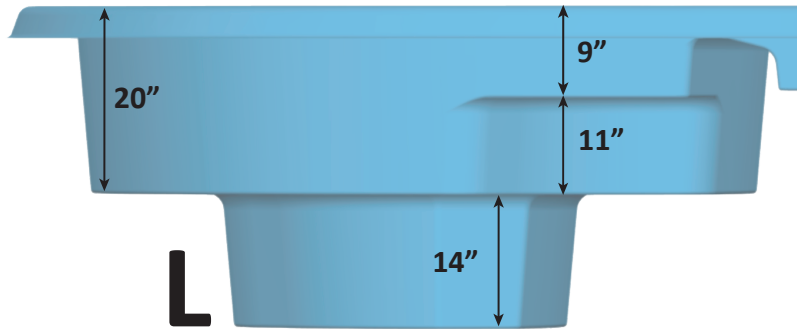

# PLEASURE ISLAND DETAIL SHEET - 02-02-22 - REVISION 01

Total Surface Area: 452 Sq ft  
 Total Perimeter: 114 Lin. ft  
 Total Volume: 12,828 Gal.  
 Spa Volume: 744 Gal.  
 Per sect. 8.1, surfaces that provide footing have slip resistant surfaces.  
 All measurements are averages.

# PLEASURE ISLAND DETAIL SHEET - 02-02-22 - REVISION 01

**Spa Size**  
9' x 9' 10" x 2' 10"

**Spill Over Cross Section**

USA Specifications

Spa Surface Area: 52 Sq ft  
Spa Perimeter: 27 Lin. ft  
Spa Volume: 744 Gal.  
Per sect. 8.1, surfaces that provide footing have slip resistant surfaces.  
All measurements are averages.

# PLEASURE ISLAND DETAIL SHEET - 02-02-22 - REVISION 01

Left Side

Right Side

Left Cross Section, Seat View

Total Surface Area: 452 Sq ft  
 Total Perimeter: 114 Lin. ft  
 Total Volume: 12,828 Gal.  
 Spa Volume: 744 Gal.  
 Per sect. 8.1, surfaces that provide  
 footing have slip resistant surfaces.  
 All measurments are averages.

# PLEASURE ISLAND DETAIL SHEET - 02-02-22 - REVISION 01

Total Surface Area: 452 Sq ft  
 Total Perimeter: 114 Lin. ft  
 Total Volume: 12,828 Gal.  
 Spa Volume: 744 Gal.  
 Per sect. 8.1, surfaces that provide  
 footing have slip resistant surfaces.  
 All measurments are averages.