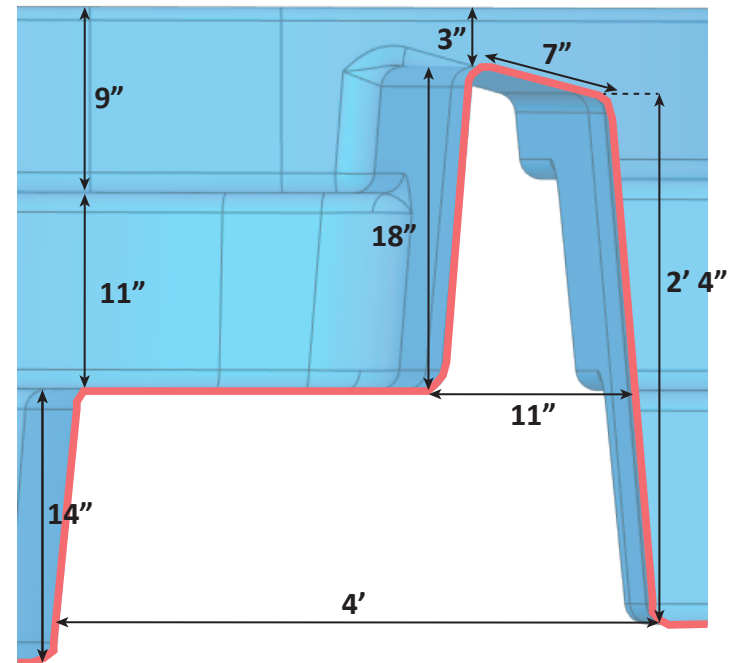

# PLEASURE ISLAND DETAIL SHEET - 02-02-22 - REVISION 01

Total Surface Area: 452 Sq ft  
 Total Perimeter: 114 Lin. ft  
 Total Volume: 12,828 Gal.  
 Spa Volume: 744 Gal.  
 Per sect. 8.1, surfaces that provide footing have slip resistant surfaces.  
 All measurements are averages.

# PLEASURE ISLAND DETAIL SHEET - 02-02-22 - REVISION 01

**Spa Size**  
9' x 9' 10" x 2' 10"

**Spill Over Cross Section**

USA Specifications

Spa Surface Area: 52 Sq ft  
Spa Perimeter: 27 Lin. ft  
Spa Volume: 744 Gal.  
Per sect. 8.1, surfaces that provide footing have slip resistant surfaces.  
All measurements are averages.

# PLEASURE ISLAND DETAIL SHEET - 02-02-22 - REVISION 01

Left Side

Right Side

Left Cross Section, Seat View

Total Surface Area: 452 Sq ft  
 Total Perimeter: 114 Lin. ft  
 Total Volume: 12,828 Gal.  
 Spa Volume: 744 Gal.  
 Per sect. 8.1, surfaces that provide  
 footing have slip resistant surfaces.  
 All measurments are averages.

# PLEASURE ISLAND DETAIL SHEET - 02-02-22 - REVISION 01

Total Surface Area: 452 Sq ft  
 Total Perimeter: 114 Lin. ft  
 Total Volume: 12,828 Gal.  
 Spa Volume: 744 Gal.  
 Per sect. 8.1, surfaces that provide  
 footing have slip resistant surfaces.  
 All measurments are averages.