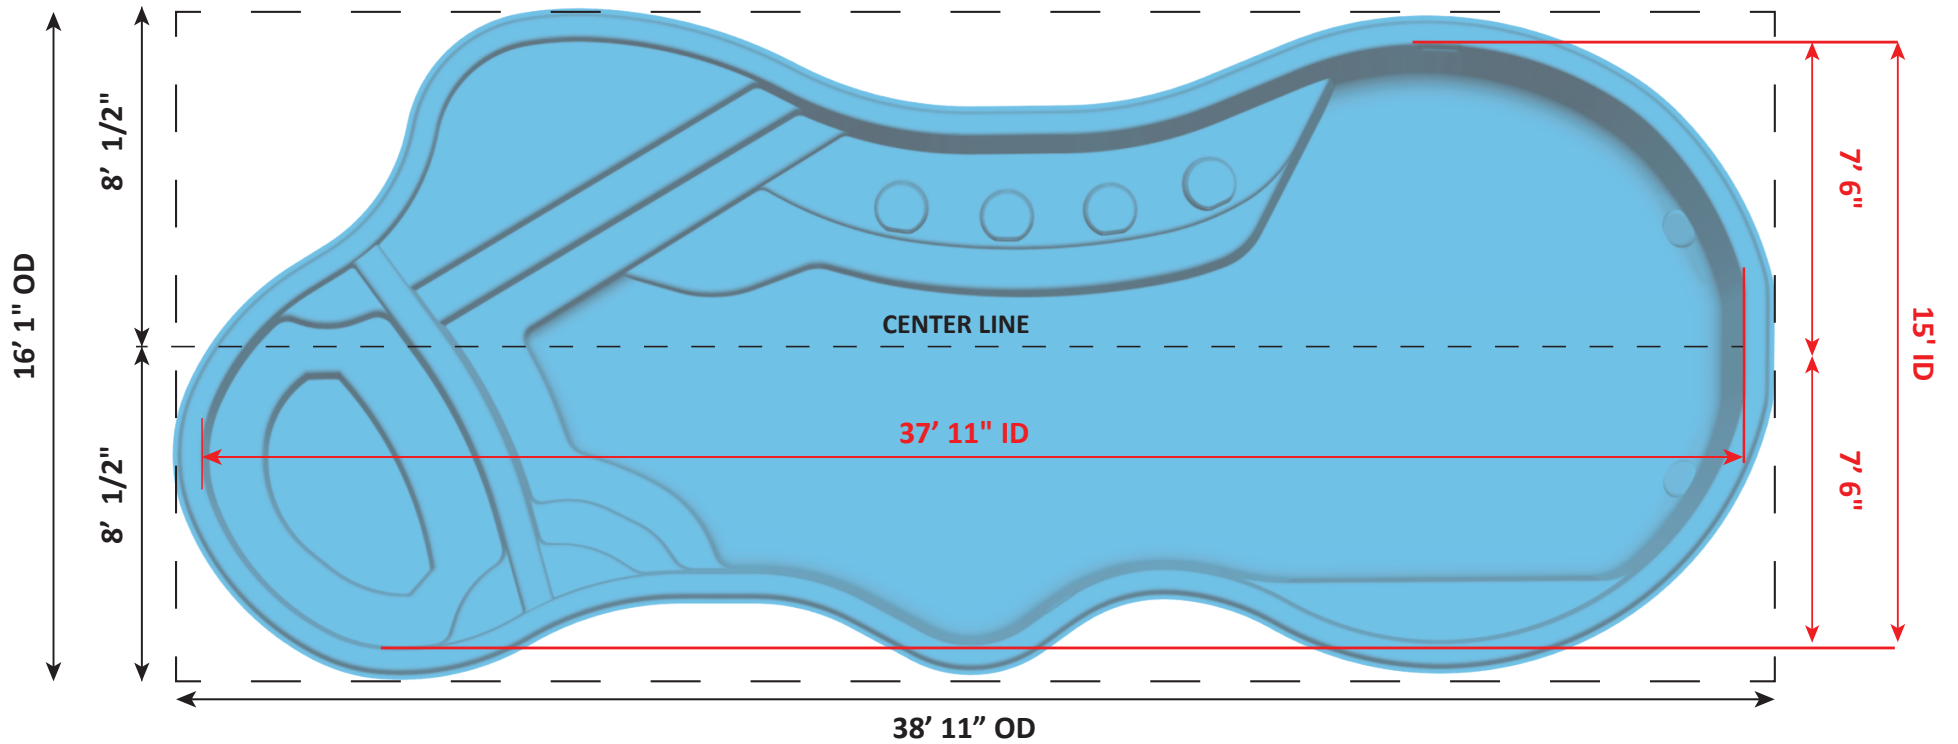

# PLEASURE ISLAND DETAIL SHEET - 02-02-22 - REVISION 01

Total Surface Area: 452 Sq ft  
 Total Perimeter: 114 Lin. ft  
 Total Volume: 12,828 Gal.  
 Spa Volume: 744 Gal.  
 Per sect. 8.1, surfaces that provide footing have slip resistant surfaces.  
 All measurements are averages.

# PLEASURE ISLAND DETAIL SHEET - 02-02-22 - REVISION 01

**Spa Size**  
9' x 9' 10" x 2' 10"

**Spill Over Cross Section**

USA Specifications

Spa Surface Area: 52 Sq ft  
Spa Perimeter: 27 Lin. ft  
Spa Volume: 744 Gal.  
Per sect. 8.1, surfaces that provide footing have slip resistant surfaces.  
All measurements are averages.

# PLEASURE ISLAND DETAIL SHEET - 02-02-22 - REVISION 01

Left Side

Right Side

Left Cross Section, Seat View

Total Surface Area: 452 Sq ft  
 Total Perimeter: 114 Lin. ft  
 Total Volume: 12,828 Gal.  
 Spa Volume: 744 Gal.  
 Per sect. 8.1, surfaces that provide  
 footing have slip resistant surfaces.  
 All measurments are averages.

# PLEASURE ISLAND DETAIL SHEET - 02-02-22 - REVISION 01

Total Surface Area: 452 Sq ft  
 Total Perimeter: 114 Lin. ft  
 Total Volume: 12,828 Gal.  
 Spa Volume: 744 Gal.  
 Per sect. 8.1, surfaces that provide  
 footing have slip resistant surfaces.  
 All measurments are averages.