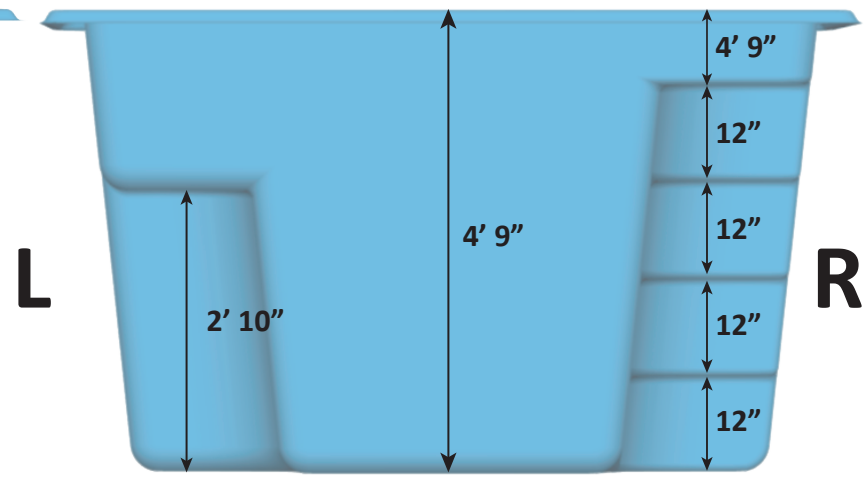

# MARATHON DETAIL SHEET - 05-09-22 - REVISION 01

Total Surface Area:	294	Sq. ft.
Pool Surface Area:	253	Sq. ft.
Spa Surface Area:	41	Sq. ft.
Total Perimeter:	104	Lin. ft.
Pool Perimeter:	81	Lin. ft.
Spa Perimeter:	23	Lin. ft.
Total Volume:	8,277	Gal.
Pool Volume:	7,507	Gal.
Spa Volume:	770	Gal.

# MARATHON DETAIL SHEET - 05-09-22 - REVISION 01

**DUE TO SPACE CONSTRAINTS,  
THE MIDDLE SECTION OF THIS  
RENDERING HAS BEEN REMOVED**

**Spa End View**

**Back End View**

**Cross Section View**

Total Surface Area:	294	Sq. ft.
Pool Surface Area:	253	Sq. ft.
Spa Surface Area:	41	Sq. ft.
Total Perimeter:	104	Lin. ft.
Pool Perimeter:	81	Lin. ft.
Spa Perimeter:	23	Lin. ft.
Total Volume:	8,277	Gal.
Pool Volume:	7,507	Gal.
Spa Volume:	770	Gal.

## Over Head View

Total Surface Area:	294	Sq. ft.
Pool Surface Area:	253	Sq. ft.
Spa Surface Area:	41	Sq. ft.
Total Perimeter:	104	Lin. ft.
Pool Perimeter:	81	Lin. ft.
Spa Perimeter:	23	Lin. ft.
Total Volume:	8,277	Gal.
Pool Volume:	7,507	Gal.
Spa Volume:	770	Gal.