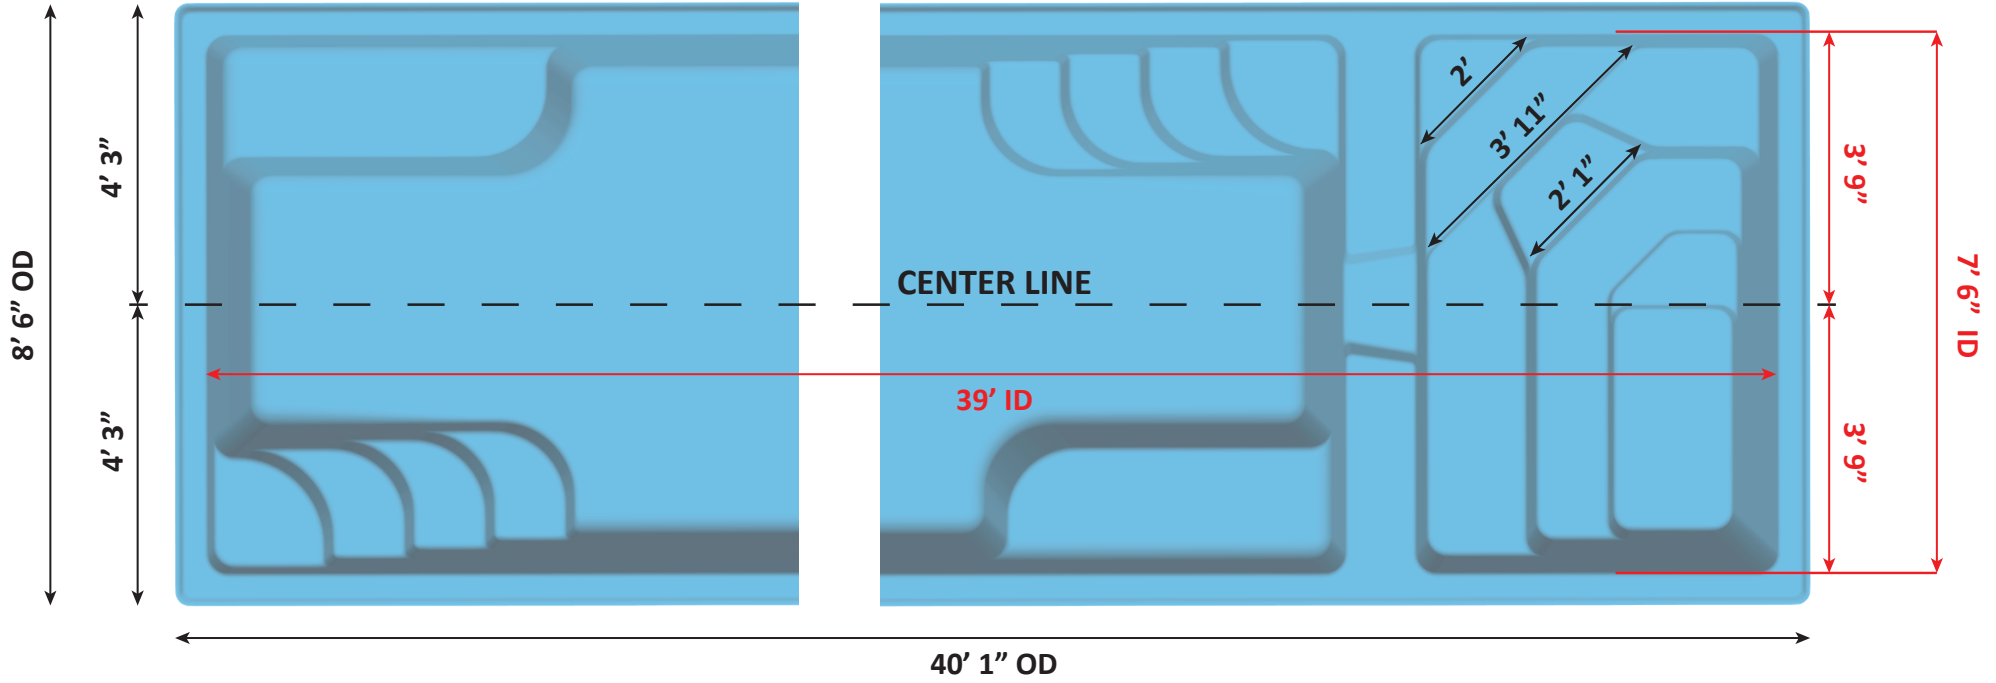

# MARATHON DETAIL SHEET - 05-09-22 - REVISION 01

**DUE TO SPACE CONSTRAINTS,  
THE MIDDLE SECTION OF THIS  
RENDERING HAS BEEN REMOVED**

**Spa End View**

**Back End View**

**Cross Section View**

Total Surface Area:	294	Sq. ft.
Pool Surface Area:	253	Sq. ft.
Spa Surface Area:	41	Sq. ft.
Total Perimeter:	104	Lin. ft.
Pool Perimeter:	81	Lin. ft.
Spa Perimeter:	23	Lin. ft.
Total Volume:	8,277	Gal.
Pool Volume:	7,507	Gal.
Spa Volume:	770	Gal.

Per sect. 8.1, surfaces that provide footing have slip resistant surfaces. All measurements are averages.

USA Specifications

## Over Head View

Total Surface Area:	294	Sq. ft.
Pool Surface Area:	253	Sq. ft.
Spa Surface Area:	41	Sq. ft.
Total Perimeter:	104	Lin. ft.
Pool Perimeter:	81	Lin. ft.
Spa Perimeter:	23	Lin. ft.
Total Volume:	8,277	Gal.
Pool Volume:	7,507	Gal.
Spa Volume:	770	Gal.