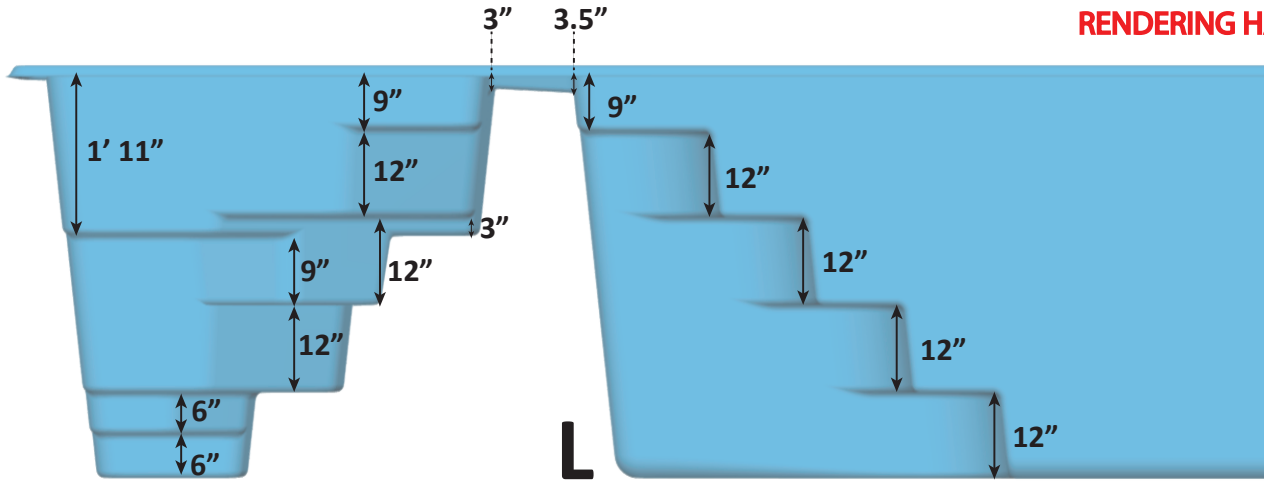

# MARATHON DETAIL SHEET - 05-09-22 - REVISION 01

Total Surface Area:	294	Sq. ft.
Pool Surface Area:	253	Sq. ft.
Spa Surface Area:	41	Sq. ft.
Total Perimeter:	104	Lin. ft.
Pool Perimeter:	81	Lin. ft.
Spa Perimeter:	23	Lin. ft.
Total Volume:	8,277	Gal.
Pool Volume:	7,507	Gal.
Spa Volume:	770	Gal.

# MARATHON DETAIL SHEET - 05-09-22 - REVISION 01

**DUE TO SPACE CONSTRAINTS,  
THE MIDDLE SECTION OF THIS  
RENDERING HAS BEEN REMOVED**

**Spa End View**

**Back End View**

**Cross Section View**

Total Surface Area:	294	Sq. ft.
Pool Surface Area:	253	Sq. ft.
Spa Surface Area:	41	Sq. ft.
Total Perimeter:	104	Lin. ft.
Pool Perimeter:	81	Lin. ft.
Spa Perimeter:	23	Lin. ft.
Total Volume:	8,277	Gal.
Pool Volume:	7,507	Gal.
Spa Volume:	770	Gal.

## Over Head View

Total Surface Area:	294	Sq. ft.
Pool Surface Area:	253	Sq. ft.
Spa Surface Area:	41	Sq. ft.
Total Perimeter:	104	Lin. ft.
Pool Perimeter:	81	Lin. ft.
Spa Perimeter:	23	Lin. ft.
Total Volume:	8,277	Gal.
Pool Volume:	7,507	Gal.
Spa Volume:	770	Gal.