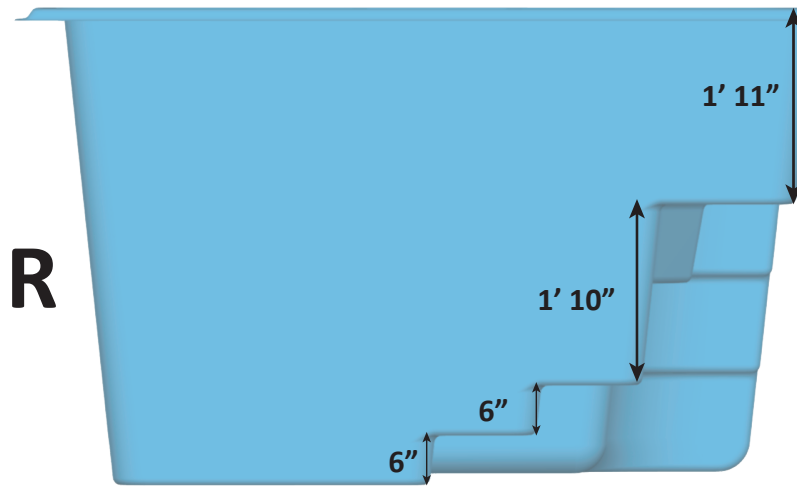

# MARATHON DETAIL SHEET - 05-09-22 - REVISION 01

Total Surface Area:	294	Sq. ft.
Pool Surface Area:	253	Sq. ft.
Spa Surface Area:	41	Sq. ft.
Total Perimeter:	104	Lin. ft.
Pool Perimeter:	81	Lin. ft.
Spa Perimeter:	23	Lin. ft.
Total Volume:	8,277	Gal.
Pool Volume:	7,507	Gal.
Spa Volume:	770	Gal.

# MARATHON DETAIL SHEET - 05-09-22 - REVISION 01

**DUE TO SPACE CONSTRAINTS,  
THE MIDDLE SECTION OF THIS  
RENDERING HAS BEEN REMOVED**

**Spa End View**

**Back End View**

**Cross Section View**

Total Surface Area:	294	Sq. ft.
Pool Surface Area:	253	Sq. ft.
Spa Surface Area:	41	Sq. ft.
Total Perimeter:	104	Lin. ft.
Pool Perimeter:	81	Lin. ft.
Spa Perimeter:	23	Lin. ft.
Total Volume:	8,277	Gal.
Pool Volume:	7,507	Gal.
Spa Volume:	770	Gal.

## Over Head View

Total Surface Area:	294	Sq. ft.
Pool Surface Area:	253	Sq. ft.
Spa Surface Area:	41	Sq. ft.
Total Perimeter:	104	Lin. ft.
Pool Perimeter:	81	Lin. ft.
Spa Perimeter:	23	Lin. ft.
Total Volume:	8,277	Gal.
Pool Volume:	7,507	Gal.
Spa Volume:	770	Gal.