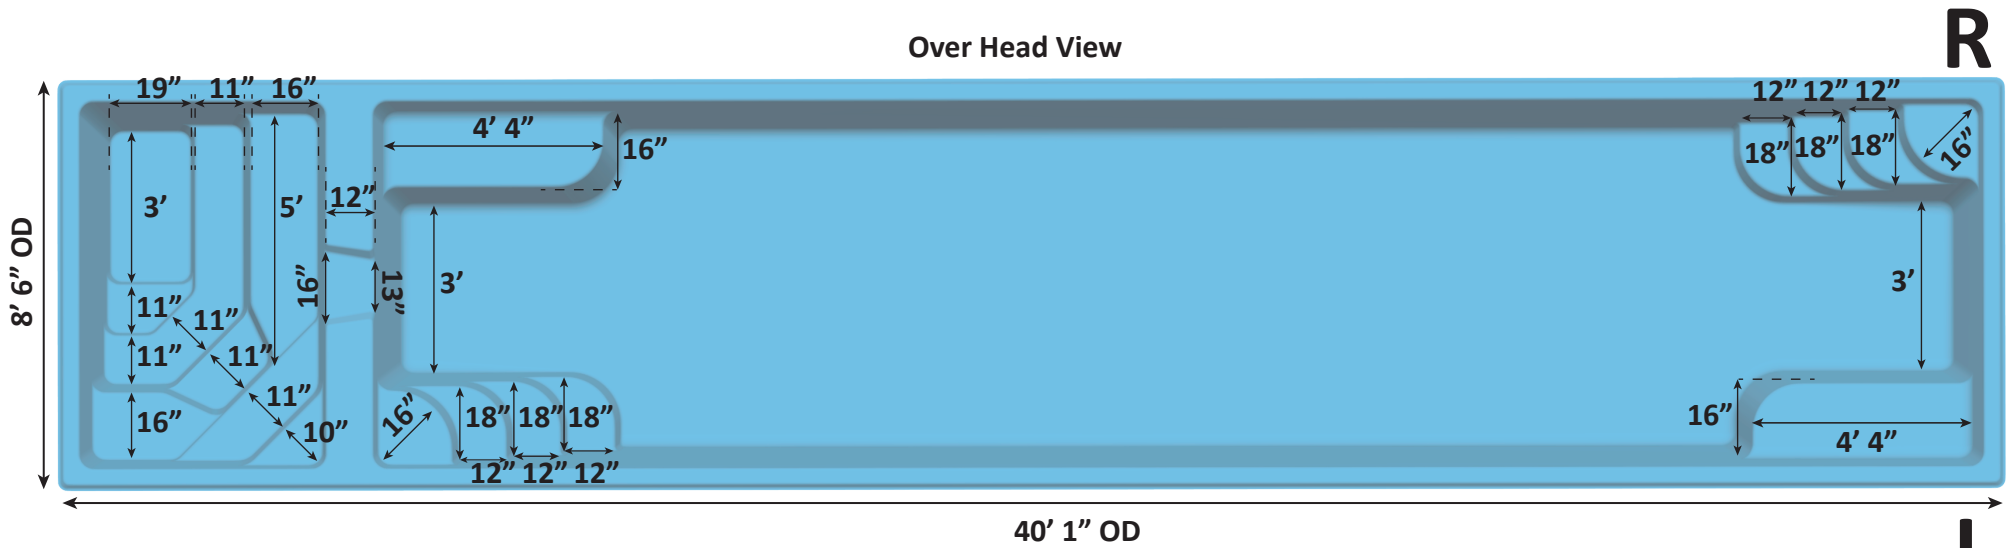

# MARATHON DETAIL SHEET - 05-09-22 - REVISION 01

Total Surface Area:	294	Sq. ft.
Pool Surface Area:	253	Sq. ft.
Spa Surface Area:	41	Sq. ft.
Total Perimeter:	104	Lin. ft.
Pool Perimeter:	81	Lin. ft.
Spa Perimeter:	23	Lin. ft.
Total Volume:	8,277	Gal.
Pool Volume:	7,507	Gal.
Spa Volume:	770	Gal.

Per sect. 8.1, surfaces that provide footing have slip resistant surfaces. All measurements are averages.

USA Specifications

# MARATHON DETAIL SHEET - 05-09-22 - REVISION 01

**DUE TO SPACE CONSTRAINTS,  
THE MIDDLE SECTION OF THIS  
RENDERING HAS BEEN REMOVED**

**Spa End View**

**Back End View**

**Cross Section View**

Total Surface Area:	294	Sq. ft.
Pool Surface Area:	253	Sq. ft.
Spa Surface Area:	41	Sq. ft.
Total Perimeter:	104	Lin. ft.
Pool Perimeter:	81	Lin. ft.
Spa Perimeter:	23	Lin. ft.
Total Volume:	8,277	Gal.
Pool Volume:	7,507	Gal.
Spa Volume:	770	Gal.

## Over Head View

Total Surface Area:	294	Sq. ft.
Pool Surface Area:	253	Sq. ft.
Spa Surface Area:	41	Sq. ft.
Total Perimeter:	104	Lin. ft.
Pool Perimeter:	81	Lin. ft.
Spa Perimeter:	23	Lin. ft.
Total Volume:	8,277	Gal.
Pool Volume:	7,507	Gal.
Spa Volume:	770	Gal.